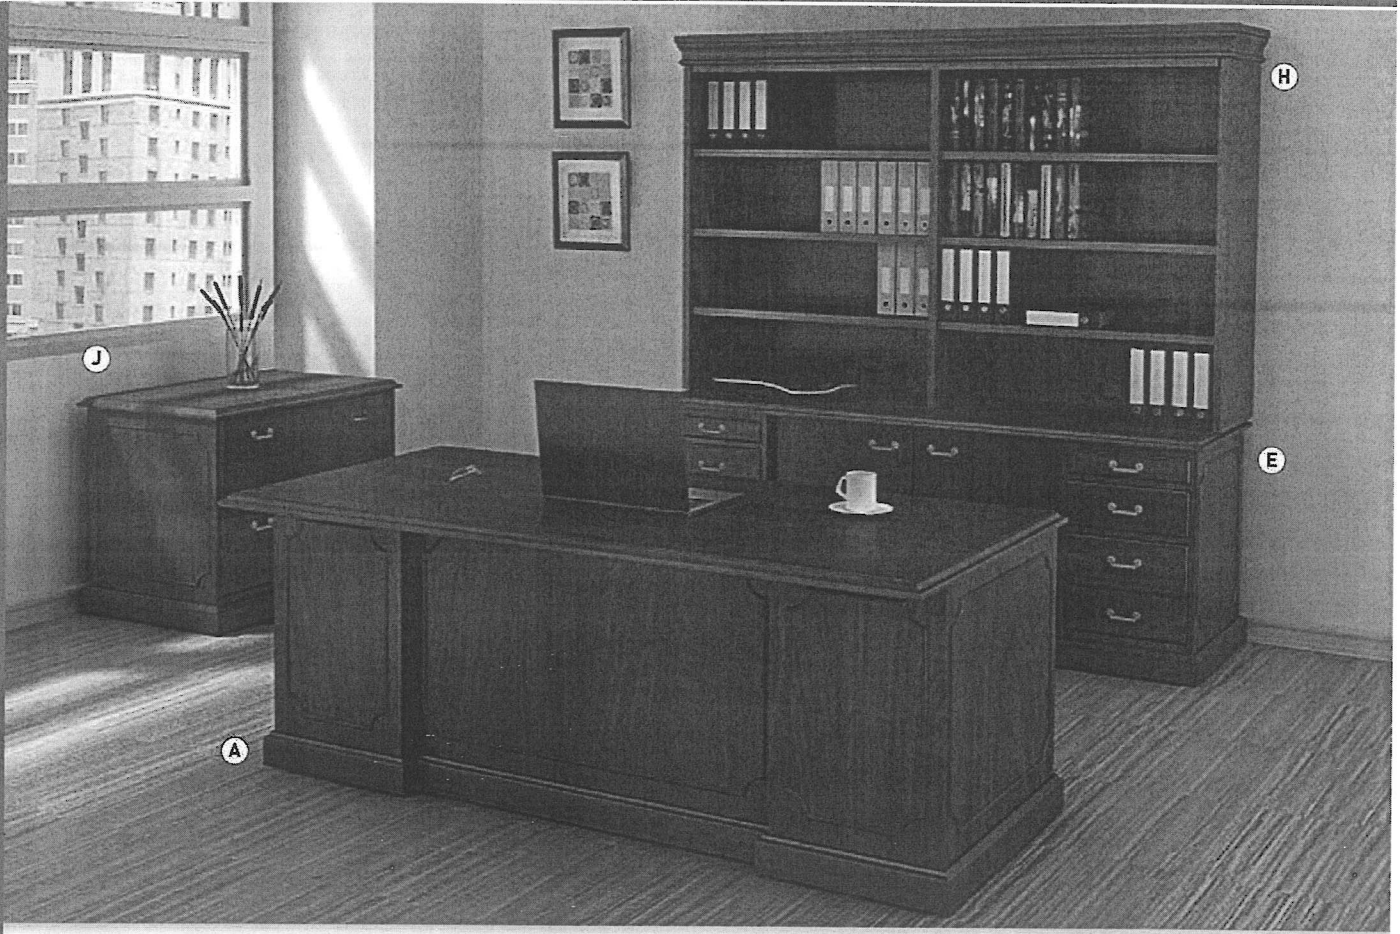

Furniture Advantage™

Extended Product Offering

HPFi

High Point, USA

Bedford Series

- Solid hardwood edges with reverse coping on bridges and returns for smooth worksurface connections
- High-gloss, high-pressure laminate tops
- Breakfront pedestal design with traditional style base molding
- Full extension slides on all file and lateral file drawers
- Writing shelves standard on all desk pedestals
- Limited lifetime warranty