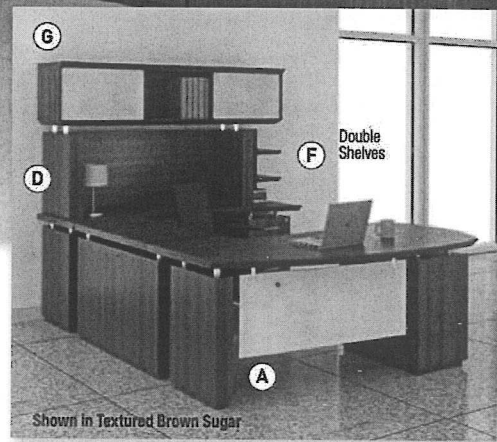

L. Bookcase (not shown)
 36"W x 16"D x 77"H HPT TRM876‡ 1223.00-EA

FA38

Available in 10-14 Business days

Additional items available from manufacturer.

Prices subject to change without notice. LA

OFFICE SUITES - Contemporary Laminate

Furniture Advantage™

Extended Product Offering

Shown in Textured Textured Driftwood

Shown in Textured Brown Sugar

MAYLINE

Sterling Series This contemporary laminate desking system combines both beauty and functionality. The 1 1/4" thick work surface has a beveled edge that blends harmoniously with its distinctive curving work surfaces. The sliding hutch doors and modesty panels are made of 3/4" thick acrylic. Modular hutch design enables left or right hand configurations, or can be wall mounted.