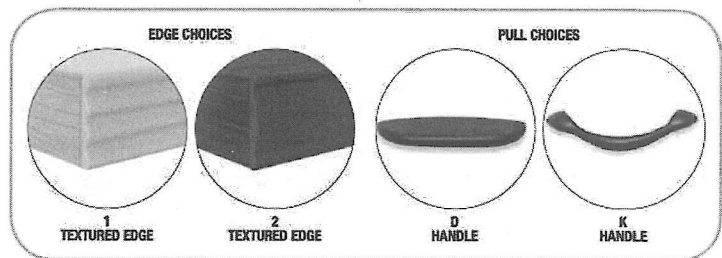

FurnitureAdvantage™

Extended Product Offering

Shown in Bourbon Cherry with Textured Edge 1 and Handle K

LACASSE
A GROUPE LACASSE BRAND

Concept 70 Series

- 1½" thick tops
- Two handle choices of molded steel in Anthracite Gray
- Two stylized edge details that protect all worksurfaces
- Heavy-duty hinges and bumpers on doors
- Select edge, then pull and finish last: (LAS 71 KS3672FE)
- BIFMA approved
- Greenguard Gold certified