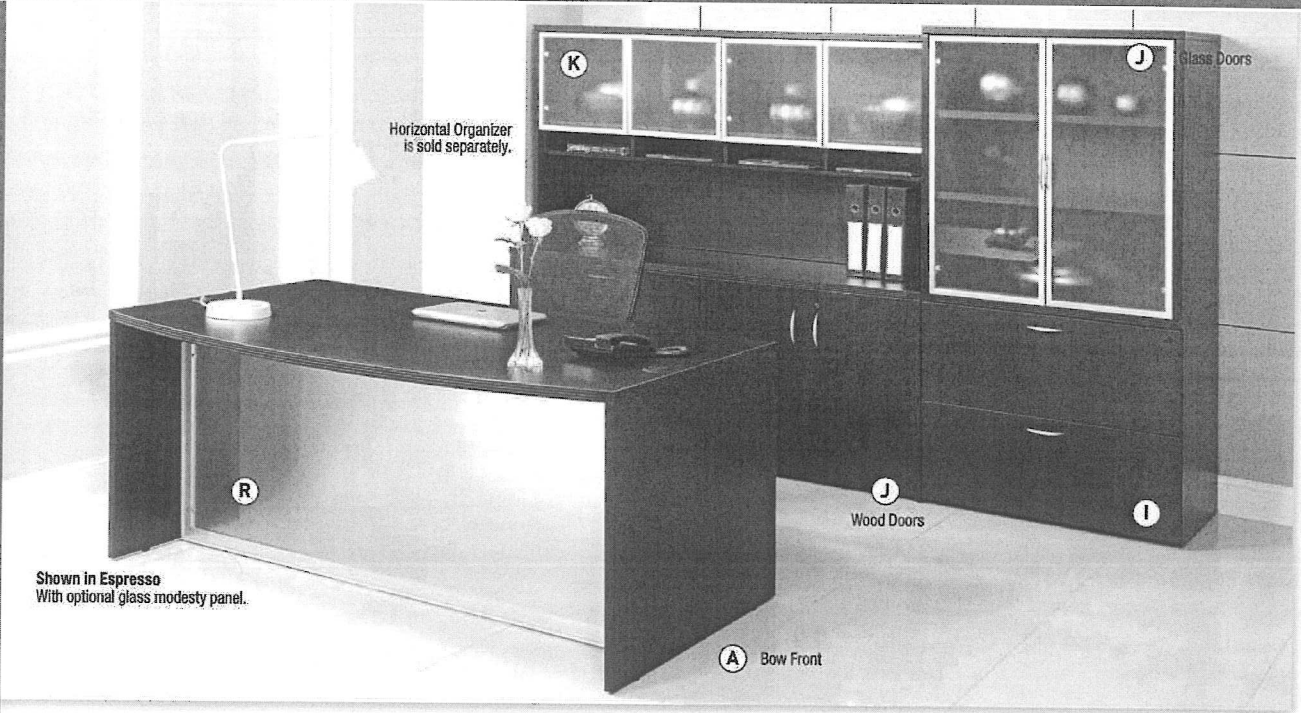

Available in 10-14 Business days

FA45

OFFICE SUITES - Contemporary Laminate

FurnitureAdvantage™

Extended Product Offering

Shown in Espresso
With optional glass modesty panel.

Napa Series

- Durable components are reconfigurable and serviceable for long-term flexibility
- Scratch-resistant, textured thermally-fused laminate surfaces
- Tri-groove edge design with impact-resistant 3mm PVC edges
- Matching woodgrain laminate drawer interiors
- Optional step front modesty panel in wood or frosted glass
- Horizontal organizer shown with hutch is sold separately
- 10-year warranty