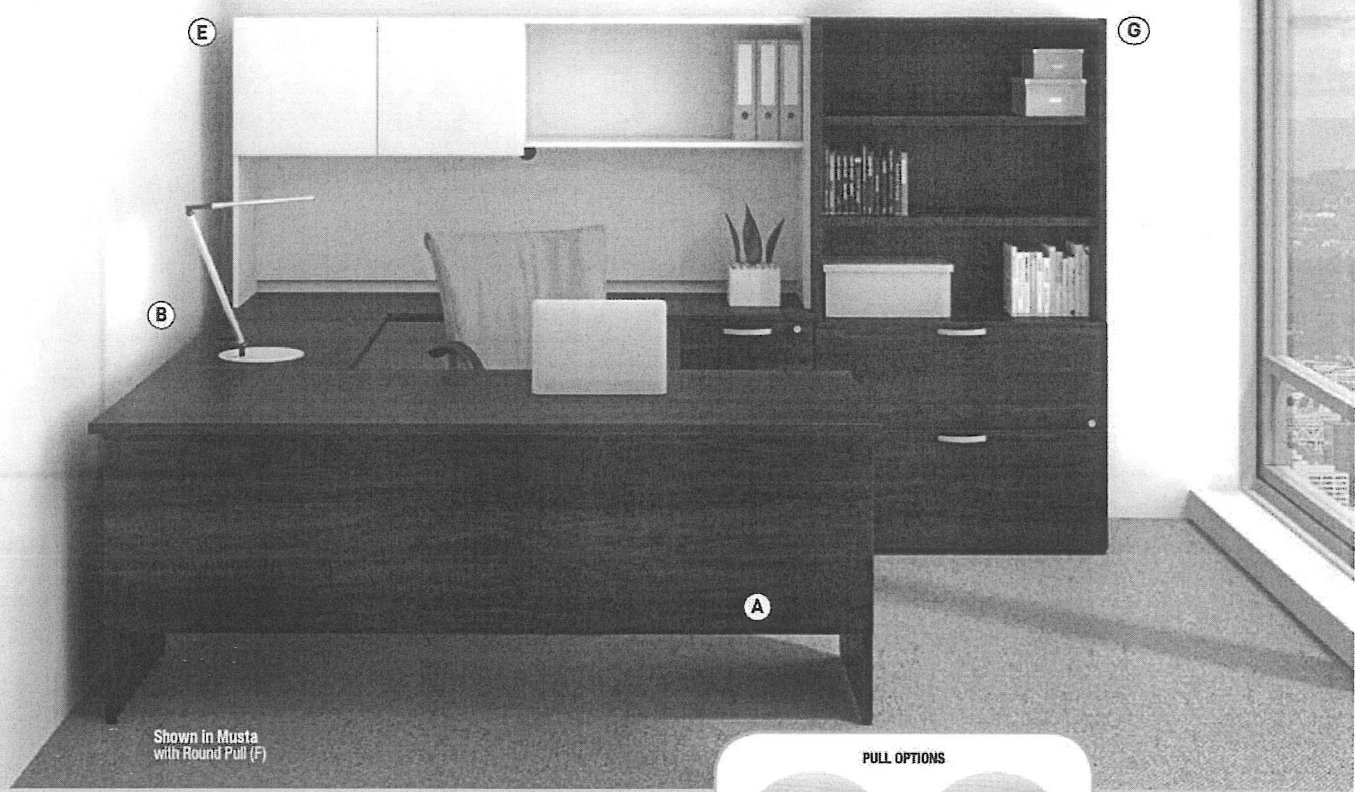

Additional items available from manufacturer.

Available in 10-14 Business days

FA43

OFFICE SUITES - Contemporary Laminate

FurnitureAdvantage™

Extended Product Offering

Shown in Musta with Round Pull (F)

LACASSE
A GROUPE LACASSE BRAND