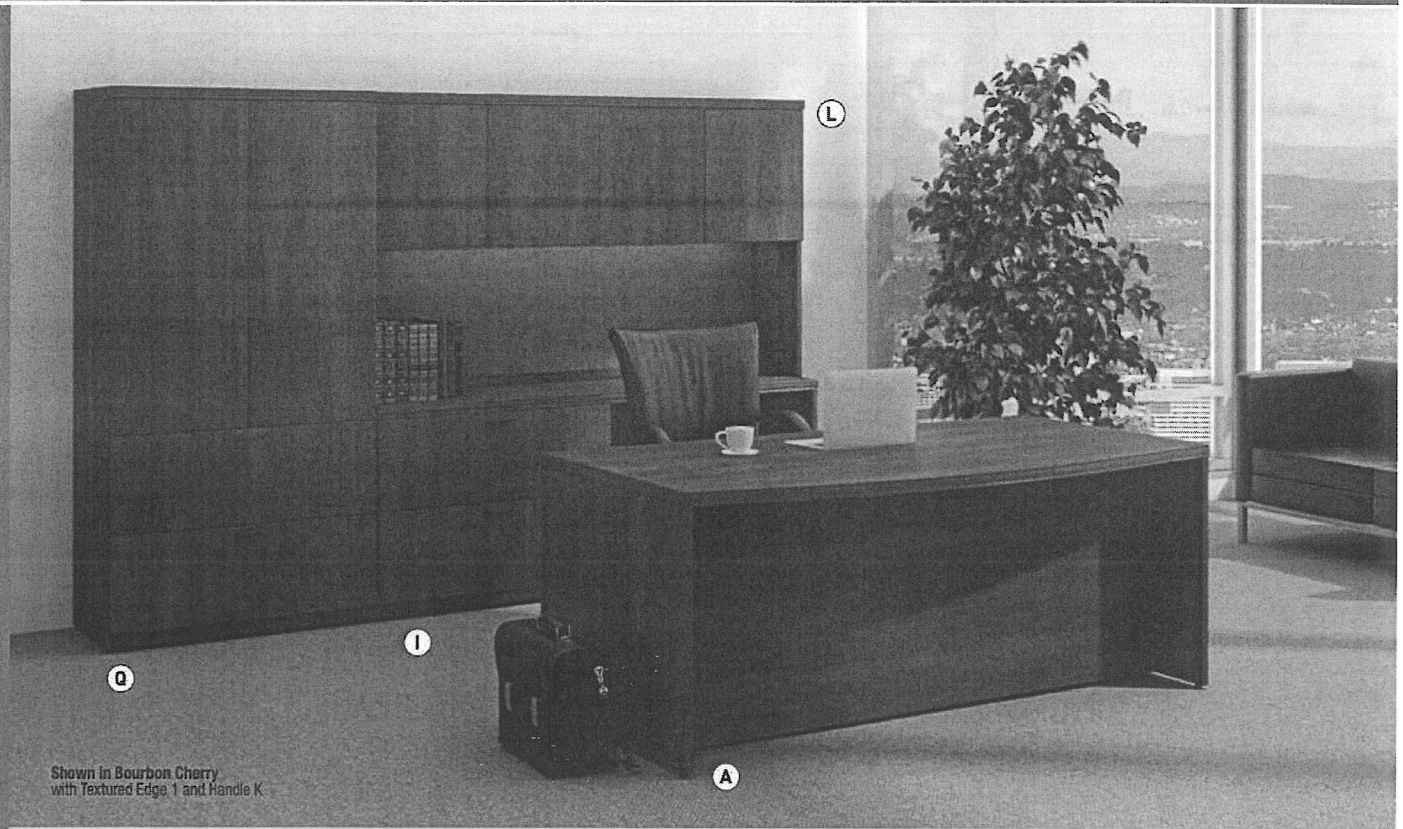

OFFICE SUITES - Contemporary Laminate

FurnitureAdvantage™

Extended Product Offering

Shown in Bourbon Cherry with Textured Edge 1 and Handle K

LACASSE
A GROUPE LACASSE BRAND

Concept 70 Series

- 1½" thick tops
- Two handle choices of molded steel in Anthracite Gray
- Two stylized edge details that protect all worksurfaces
- Heavy-duty hinges and bumpers on doors
- Select edge, then pull and finish last: (LAS 71 KS3672FE)
- BIFMA approved
- Greenguard Gold certified